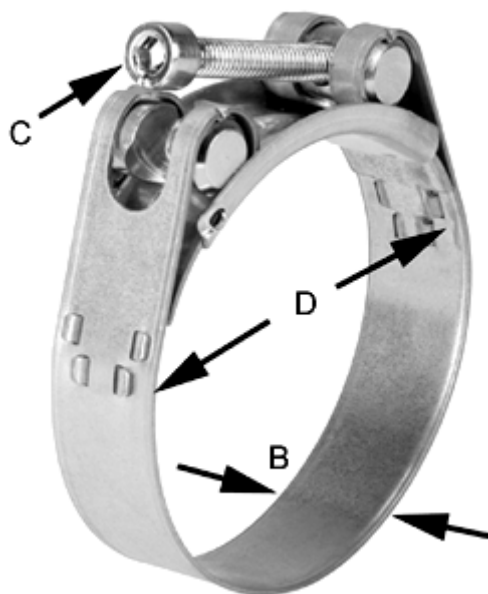

Article number: 025927181022

Description: Heavy Duty Clamp GBS M 22/18 W1 ISK QRC

Measures

C (screw type) = ISK
Diameter D = 21-23
Width B = 18